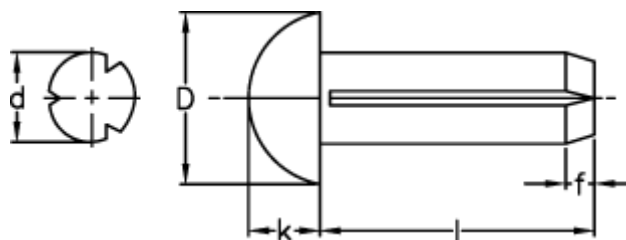

Article number: 08842204

Description: KLEE Slotted rivet N4 2x6, steel
DIN 1476/DIN-EN-Norm 28 746

Measures

D	= 3.5
d	= 2.0
f	= 0.5
k	= 1.2
Length	= 3-10